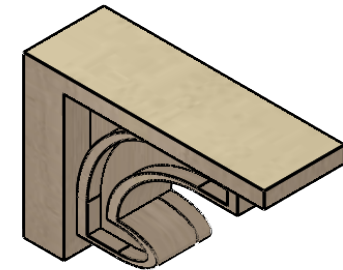

ITEM NUMBER: CORU03X09X06ALMRCPR

3"W X 9"D X 6"H SERIES 3 CLASSIC ALMA ROUGH CEDAR TIMBERTHANE FAUX WOOD CORBEL, PRIMED

SIDE PROFILE

FRONT PROFILE

ISOMETRIC

EKENA MILLWORK
2300 WEST MAIN ST.
CLARKSVILLE, TX 75426
TOLL FREE: 866-607-0453
WWW.EKENAMILLWORK.COM

NOTES

1. INSTALLATION TO BE COMPLETED IN ACCORDANCE WITH MANUFACTURER'S SPECIFICATIONS.
2. DRAWING MAY NOT BE TO SCALE
3. THIS DRAWING IS INTENDED FOR DESIGN AND PLANNING PURPOSES ONLY.
4. ALL INFORMATION CONTAINED HEREIN WAS CURRENT AT THE TIME OF DEVELOPMENT BUT MUST BE REVIEWED AND APPROVED BY THE PRODUCT MANUFACTURER TO BE CONSIDERED ACCURATE.
5. TIMBERTHANE ARCHITECTURAL PRODUCTS ARE MADE FROM HIGH DENSITY URETHANE AND COME FACTORY PRIMED