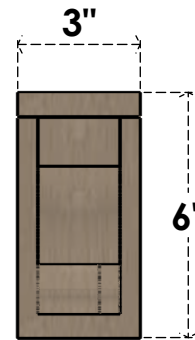

ITEM NUMBER: CORU03X09X06ALMRCPR

3"W X 9"D X 6"H SERIES 3 CLASSIC ALMA ROUGH CEDAR TIMBERTHANE FAUX WOOD CORBEL, PRIMED

SIDE PROFILE

FRONT PROFILE

ISOMETRIC

EKENA MILLWORK
2300 WEST MAIN ST.
CLARKSVILLE, TX 75426
TOLL FREE: 866-607-0453
WWW.EKENAMILLWORK.COM