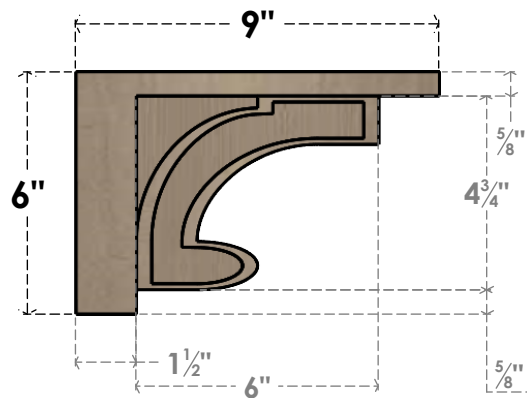

ITEM NUMBER: CORU03X09X06ALMRCPR

3"W X 9"D X 6"H SERIES 3 CLASSIC ALMA ROUGH CEDAR TIMBERTHANE FAUX WOOD CORBEL, PRIMED

SIDE PROFILE

FRONT PROFILE

ISOMETRIC

EKENA MILLWORK
2300 WEST MAIN ST.
CLARKSVILLE, TX 75426
TOLL FREE: 866-607-0453
WWW.EKENAMILLWORK.COM

NOTES

1. INSTALLATION TO BE COMPLETED IN ACCORDANCE WITH MANUFACTURER'S SPECIFICATIONS.
2. DRAWING MAY NOT BE TO SCALE
3. THIS DRAWING IS INTENDED FOR DESIGN AND PLANNING PURPOSES ONLY.
4. ALL INFORMATION CONTAINED HEREIN WAS CURRENT AT THE TIME OF DEVELOPMENT BUT MUST BE REVIEWED AND APPROVED BY THE PRODUCT MANUFACTURER TO BE CONSIDERED ACCURATE.
5. TIMBERTHANE ARCHITECTURAL PRODUCTS ARE MADE FROM HIGH DENSITY URETHANE AND COME FACTORY PRIMED